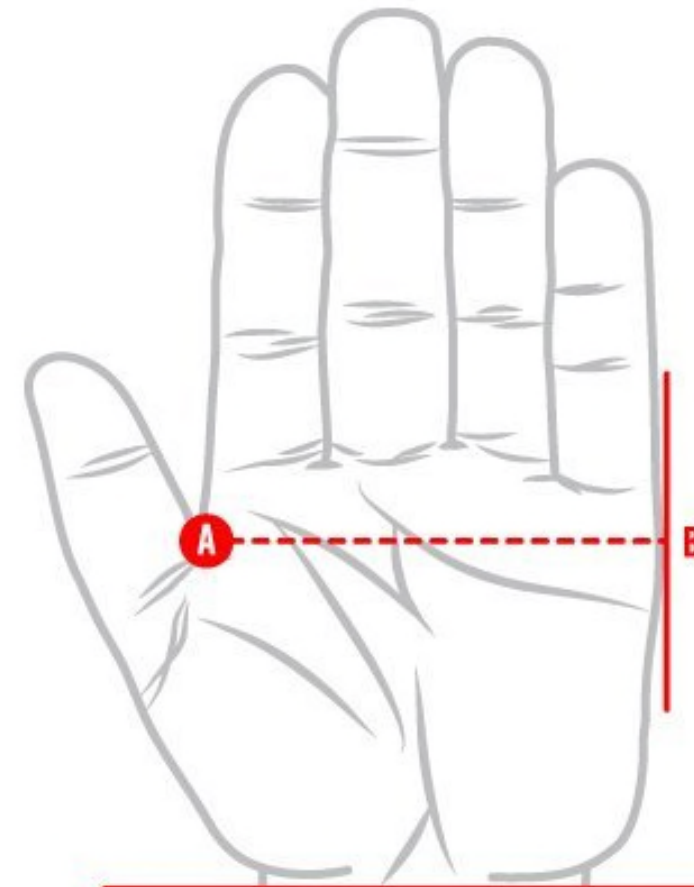

GLOVE SIZING GUIDE

USE RULER WHEN MEASURING

FINGER LENGTH

Measure your length from position A to B.

MEN'S	WOMEN'S
10.0 cm – 10.8 cm	
10.8 cm – 11.5 cm	
11.5 cm – 12.3 cm	
12.3 cm – 13.0 cm	10.0 cm – 10.5 cm
13.0 cm – 13.8 cm	10.5 cm – 11.0 cm
13.8 cm – 14.5 cm	11.0 cm – 11.5 cm
14.5 cm – 15.2 cm	
15.2 cm – 15.9 cm	
15.9 cm – 16.5 cm	

GLOVE SIZE

If you're between sizes, we recommend sizing down for a snug fit.

XXX-Small
XX-Small
X-Small
Small
Medium
Large
X-Large
XX-Large
XXX-Large

PALM WIDTH

Measure your palm width from position A to B.

MEN'S	WOMEN'S
< 5.0 cm	
5.0 cm – 5.8 cm	
5.8 cm – 6.5 cm	
6.5 cm – 7.5 cm	5.5cm – 6.5 cm
7.5 cm – 8.5 cm	6.5 cm – 7.5 cm
8.5 cm – 9.8 cm	7.5 cm – 8.5 cm
9.8 cm – 11.0 cm	
11.0 cm – 12.2 cm	
12.2 cm – 13.7 cm	