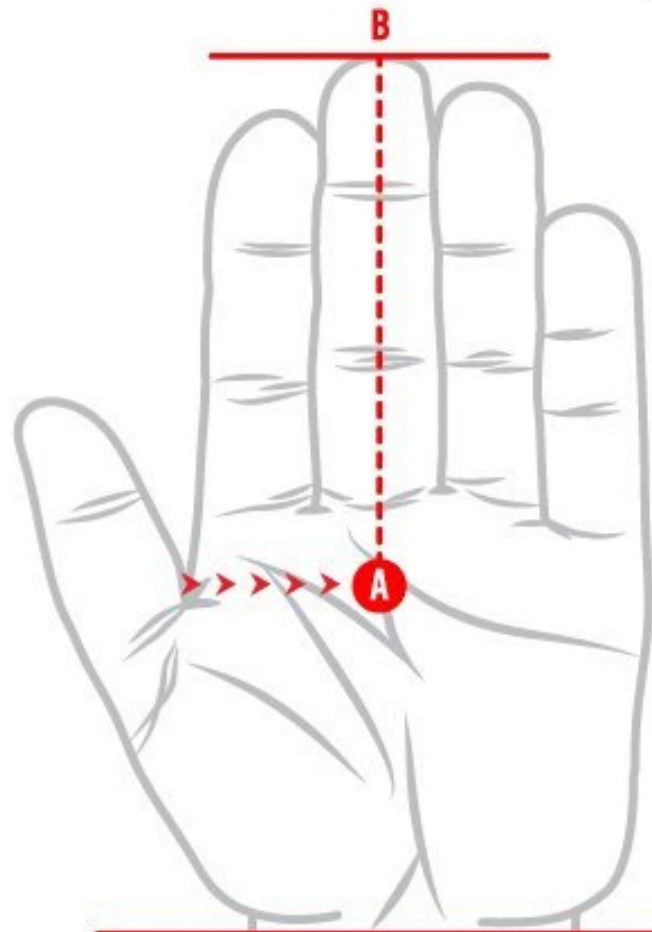

GLOVE SIZING GUIDE

USE RULER WHEN MEASURING

FINGER LENGTH

Measure your length from position A to B.

MEN'S	WOMEN'S
10.0 cm – 10.8 cm	
10.8 cm – 11.5 cm	
11.5 cm – 12.3 cm	
12.3 cm – 13.0 cm	10.0 cm – 10.5 cm
13.0 cm – 13.8 cm	10.5 cm – 11.0 cm
13.8 cm – 14.5 cm	11.0 cm – 11.5 cm
14.5 cm – 15.2 cm	
15.2 cm – 15.9 cm	
15.9 cm – 16.5 cm	

GLOVE SIZE

If you're between sizes, we recommend sizing down for a snug fit.

XXX-Small
XX-Small
X-Small
Small
Medium
Large
X-Large
XX-Large
XXX-Large

PALM WIDTH

Measure your palm width from position A to B.

MEN'S	WOMEN'S
< 5.0 cm	
5.0 cm – 5.8 cm	
5.8 cm – 6.5 cm	
6.5 cm – 7.5 cm	5.5cm – 6.5 cm
7.5 cm – 8.5 cm	6.5 cm – 7.5 cm
8.5 cm – 9.8 cm	7.5 cm – 8.5 cm
9.8 cm – 11.0 cm	
11.0 cm – 12.2 cm	
12.2 cm – 13.7 cm	