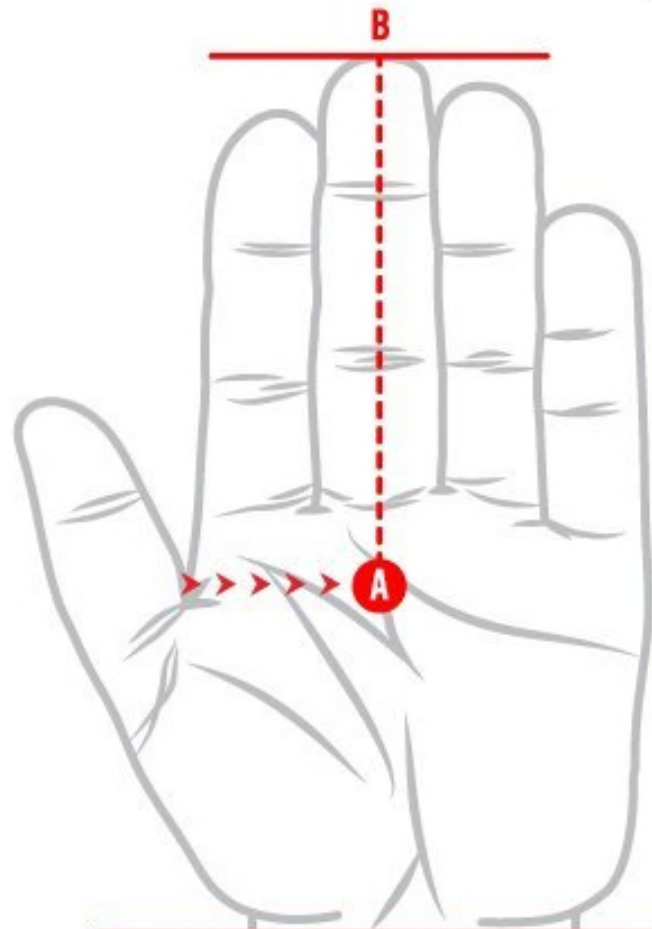

# GLOVE SIZING GUIDE

USE RULER WHEN MEASURING

## FINGER LENGTH

Measure your length from position A to B.

MEN'S	WOMEN'S
10.0 cm – 10.8 cm	
10.8 cm – 11.5 cm	
11.5 cm – 12.3 cm	
12.3 cm – 13.0 cm	10.0 cm – 10.5 cm
13.0 cm – 13.8 cm	10.5 cm – 11.0 cm
13.8 cm – 14.5 cm	11.0 cm – 11.5 cm
14.5 cm – 15.2 cm	
15.2 cm – 15.9 cm	
15.9 cm – 16.5 cm	

## GLOVE SIZE

*If you're between sizes, we recommend sizing down for a snug fit.*

XXX-Small
XX-Small
X-Small
Small
Medium
Large
X-Large
XX-Large
XXX-Large

## PALM WIDTH

Measure your palm width from position A to B.

MEN'S	WOMEN'S
< 5.0 cm	
5.0 cm – 5.8 cm	
5.8 cm – 6.5 cm	
6.5 cm – 7.5 cm	5.5cm – 6.5 cm
7.5 cm – 8.5 cm	6.5 cm – 7.5 cm
8.5 cm – 9.8 cm	7.5 cm – 8.5 cm
9.8 cm – 11.0 cm	
11.0 cm – 12.2 cm	
12.2 cm – 13.7 cm	