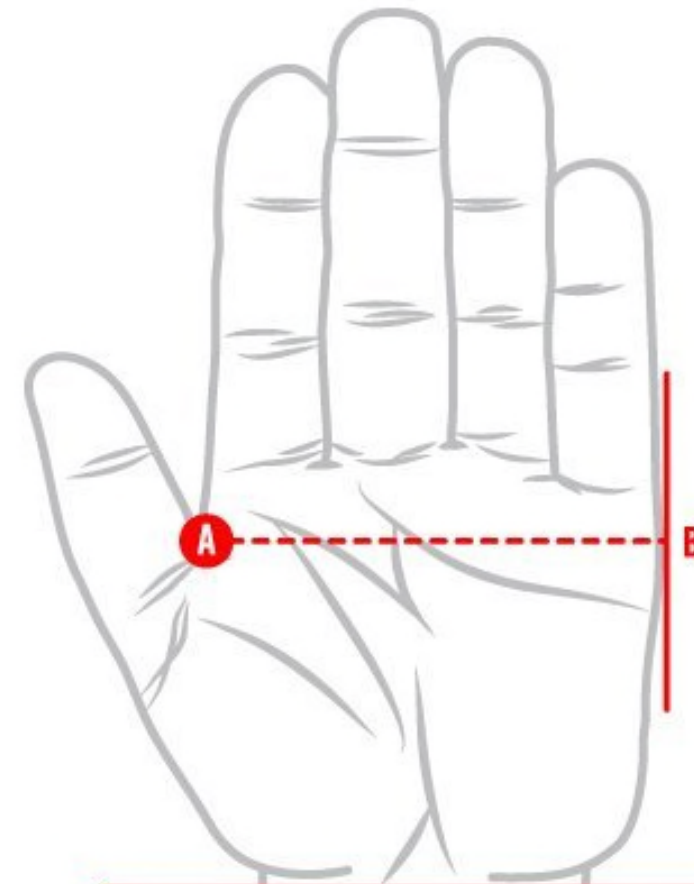

# GLOVE SIZING GUIDE

USE RULER WHEN MEASURING

## FINGER LENGTH

Measure your length from position A to B.

MEN'S	WOMEN'S
10.0 cm – 10.8 cm	
10.8 cm – 11.5 cm	
11.5 cm – 12.3 cm	
12.3 cm – 13.0 cm	10.0 cm – 10.5 cm
13.0 cm – 13.8 cm	10.5 cm – 11.0 cm
13.8 cm – 14.5 cm	11.0 cm – 11.5 cm
14.5 cm – 15.2 cm	
15.2 cm – 15.9 cm	
15.9 cm – 16.5 cm	

## GLOVE SIZE

*If you're between sizes, we recommend sizing down for a snug fit.*

XXX-Small
XX-Small
X-Small
Small
Medium
Large
X-Large
XX-Large
XXX-Large

## PALM WIDTH

Measure your palm width from position A to B.

MEN'S	WOMEN'S
< 5.0 cm	
5.0 cm – 5.8 cm	
5.8 cm – 6.5 cm	
6.5 cm – 7.5 cm	5.5cm – 6.5 cm
7.5 cm – 8.5 cm	6.5 cm – 7.5 cm
8.5 cm – 9.8 cm	7.5 cm – 8.5 cm
9.8 cm – 11.0 cm	
11.0 cm – 12.2 cm	
12.2 cm – 13.7 cm	