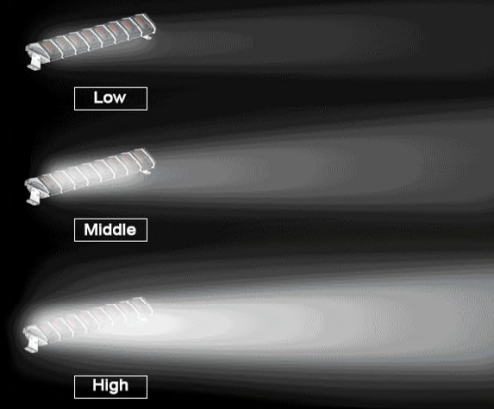

Brightness options