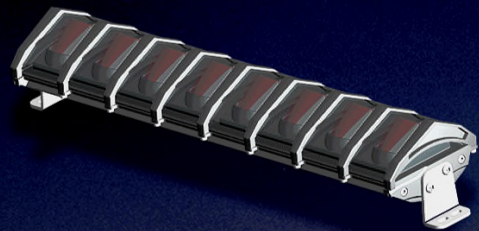

# EVOLVE

Multi Modes: All in one light

Multi Control Panels: 2 user-preset mode

Manual Dimmable Technology: Automatically Change

Multi Beam Pattern Options: Selectable Beam Patterns

RGB-W Backlit Dimmable Lighting System: Change any color

## Hi/Lo Beam Option