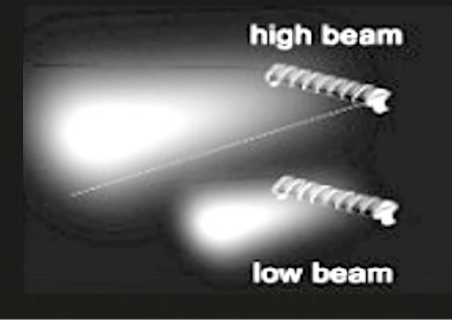

# EVOLVE

Multi Modes: All in one light

Multi Control Panels: 2 user-preset mode

Manual Dimmable Technology: Automatically Change

Multi Beam Pattern Options: Selectable Beam Patterns

RGB-W Backlit Dimmable Lighting System: Change any color

## Hi/Lo Beam Option