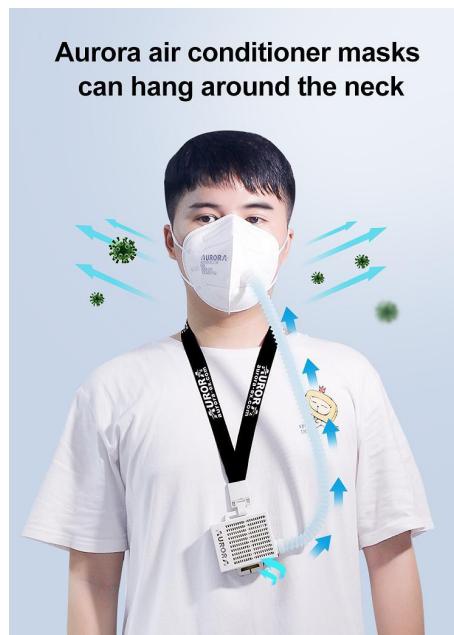

How to install [Aurora Electronic mask](#) and replace mask,filter?

1/How to install Aurora electronic mask AM99:

<https://youtu.be/a-JMcBXXxCU>

2/ How to use and operate AM99:

[https://youtu.be/jfOxIMqW\\_os](https://youtu.be/jfOxIMqW_os)

3/ How to change the internal filter:

<https://youtu.be/sYmDqwwQwm4>

4/How to replace the mask:

<https://youtu.be/C2U1iLoOSXk>

5/ How to take off and install the neck clip:

[https://youtu.be/P6ava3l\\_I4Q](https://youtu.be/P6ava3l_I4Q)